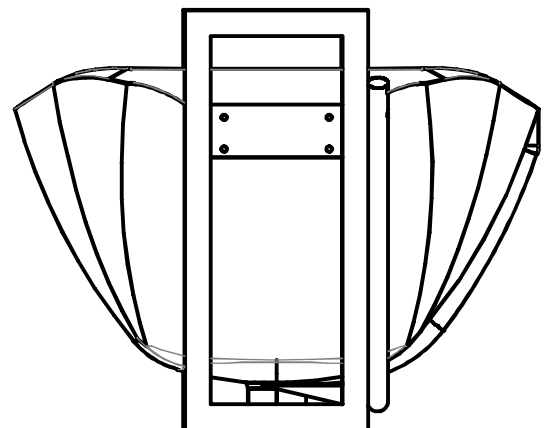

**HAVEN  
 HBH2.0  
 MARK II  
 HAMMOCK BATH**  
 No overflow  
 without showing  
 steel frame

plan view

rear of bath view

the  
**Hammock Bath**  
company

isometric rear  
view of bath

isometric rear  
view of bath

side bath view

HAVEN  
HBH2.0 MARK II

isometric view of  
steel upright frame

stainless steel  
bracket that is  
fixed to steel  
upright frame

HAVEN  
HBH2.0 MARK II

steel upright frames  
2 supplied - 1 for each end

Steel base support  
underside of Hammock Bath

HAVEN  
HBH2.0 MARK II

Steel bracket which is bolted  
to the upright steel frame