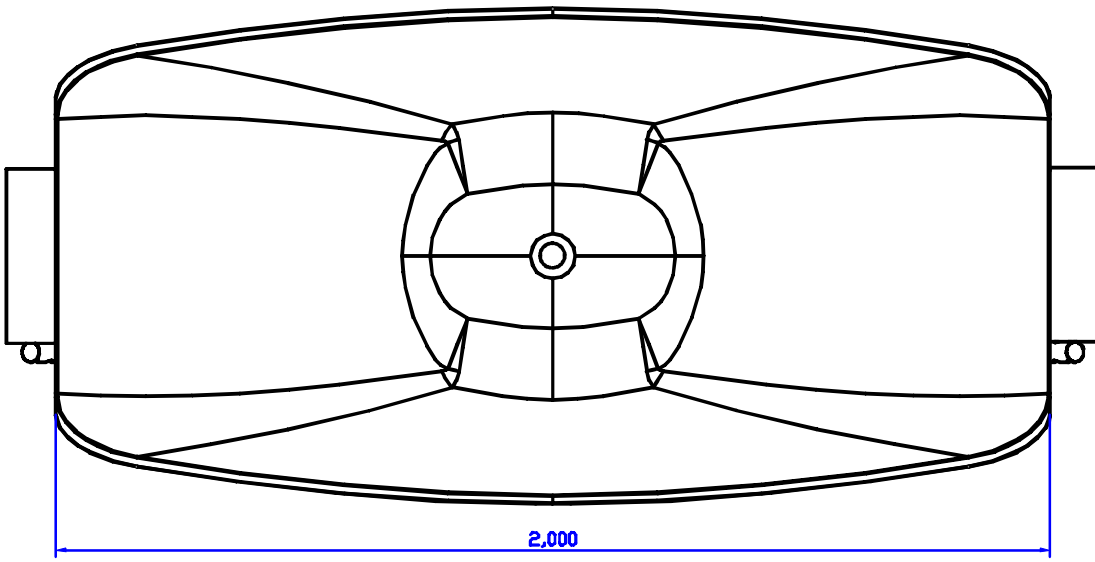

**HAVEN  
 HBH2.0  
 MARK II  
 HAMMOCK BATH**  
 No overflow  
 without showing  
 steel frame

plan view

rear of bath view

the  
**Hammock Bath**  
company

isometric rear  
view of bath

isometric rear  
view of bath

side bath view

HAVEN  
HBH2.0 MARK II

isometric view of  
steel upright frame

stainless steel  
bracket that is  
fixed to steel  
upright frame

HAVEN  
HBH2.0 MARK II

steel upright frames  
2 supplied - 1 for each end

Steel base support  
underside of Hammock Bath

HAVEN  
HBH2.0 MARK II

Steel bracket which is bolted  
to the upright steel frame