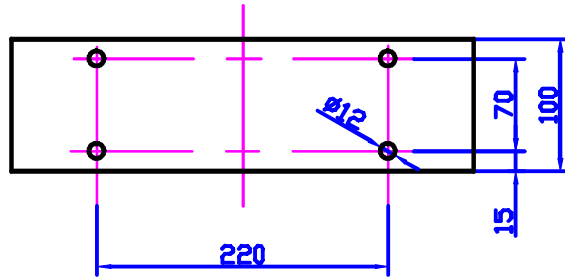

**HAVEN  
 HBH2.0  
 MARK II  
 HAMMOCK BATH**  
 No overflow  
 without showing  
 steel frame

plan view

rear of bath view

the  
**Hammock Bath**  
company

isometric rear  
view of bath

isometric rear  
view of bath

side bath view

HAVEN  
HBH2.0 MARK II

isometric view of  
steel upright frame

stainless steel  
bracket that is  
fixed to steel  
upright frame

HAVEN  
HBH2.0 MARK II

steel upright frames  
2 supplied - 1 for each end

Steel base support  
underside of Hammock Bath

HAVEN  
HBH2.0 MARK II

Steel bracket which is bolted  
to the upright steel frame