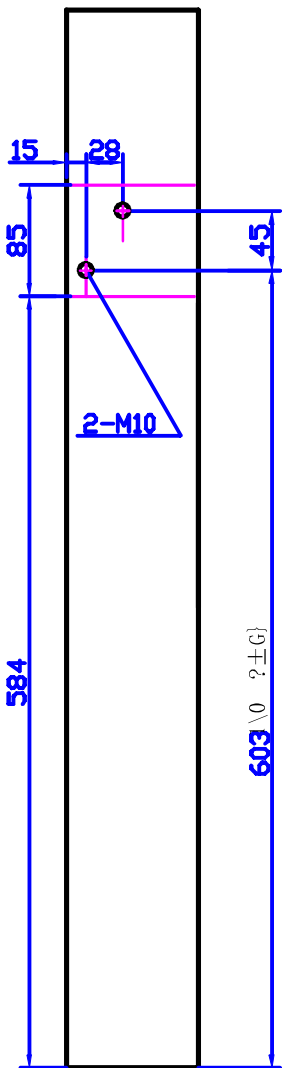

**HAVEN  
 HBH2.0  
 MARK II  
 HAMMOCK BATH**  
 No overflow  
 without showing  
 steel frame

plan view

rear of bath view

the  
**Hammock Bath**  
company

isometric rear  
view of bath

isometric rear  
view of bath

side bath view

HAVEN  
HBH2.0 MARK II

isometric view of  
steel upright frame

stainless steel  
bracket that is  
fixed to steel  
upright frame

HAVEN  
HBH2.0 MARK II

steel upright frames  
2 supplied - 1 for each end

Steel base support  
underside of Hammock Bath

HAVEN  
HBH2.0 MARK II

Steel bracket which is bolted  
to the upright steel frame