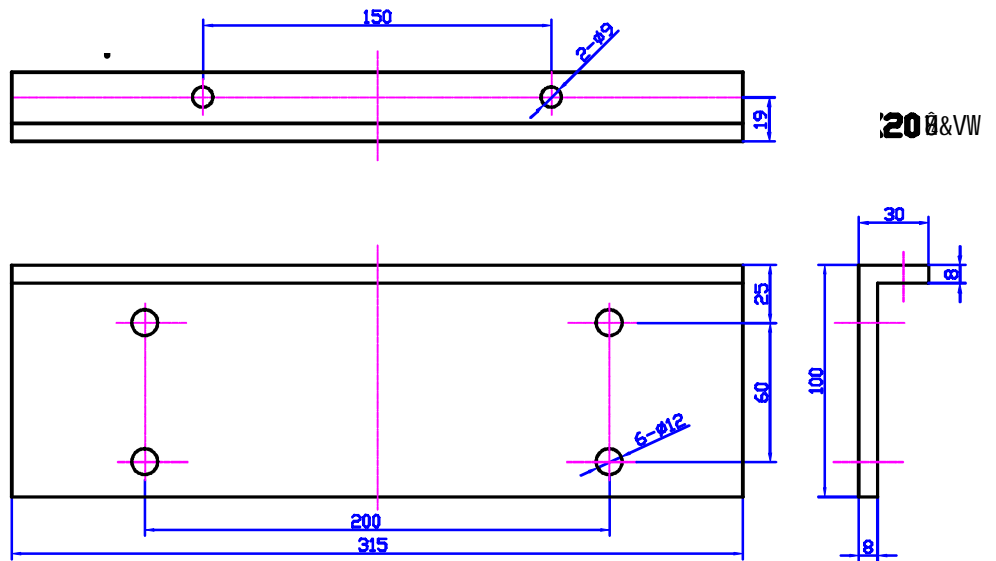

side bath view

HAVEN  
HBH2.0 MARK II

isometric view of  
steel upright frame

stainless steel  
bracket that is  
fixed to steel  
upright frame

HAVEN  
HBH2.0 MARK II

steel upright frames  
2 supplied - 1 for each end

Steel base support  
underside of Hammock Bath

HAVEN  
HBH2.0 MARK II

Steel bracket which is bolted  
to the upright steel frame