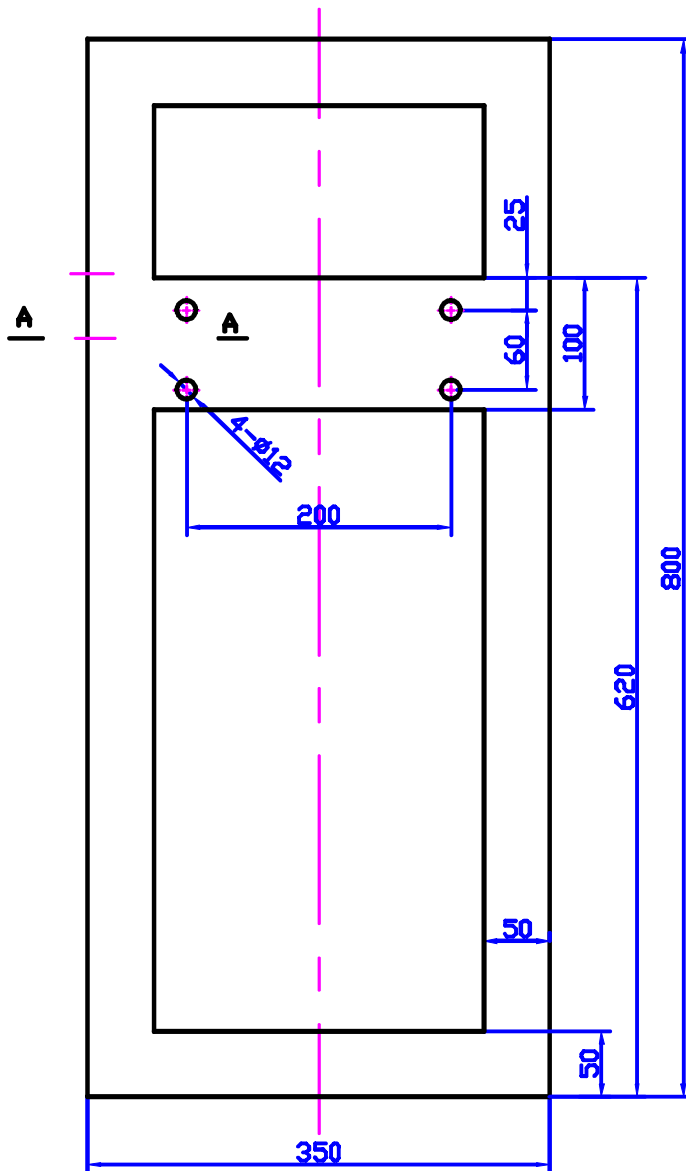

**HAVEN  
 HBH2.0  
 MARK II  
 HAMMOCK BATH**  
 No overflow  
 without showing  
 steel frame

plan view

rear of bath view

the  
**Hammock Bath**  
company

isometric rear  
view of bath

isometric rear  
view of bath

side bath view

HAVEN  
HBH2.0 MARK II

isometric view of  
steel upright frame

stainless steel  
bracket that is  
fixed to steel  
upright frame

HAVEN  
HBH2.0 MARK II

steel upright frames  
2 supplied - 1 for each end

Steel base support  
underside of Hammock Bath

HAVEN  
HBH2.0 MARK II

Steel bracket which is bolted  
to the upright steel frame