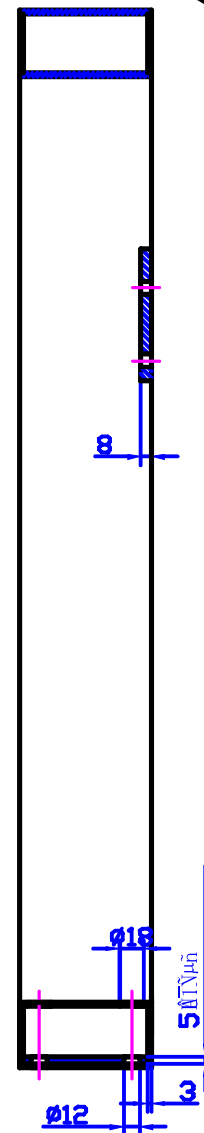

**HAVEN  
 HBH2.0  
 MARK II  
 HAMMOCK BATH**  
 No overflow  
 without showing  
 steel frame

plan view

rear of bath view

the  
**Hammock Bath**  
company

isometric rear  
view of bath

isometric rear  
view of bath

side bath view

HAVEN  
HBH2.0 MARK II

isometric view of  
steel upright frame

stainless steel  
bracket that is  
fixed to steel  
upright frame

HAVEN  
HBH2.0 MARK II

steel upright frames  
2 supplied - 1 for each end

Steel base support  
underside of Hammock Bath

HAVEN  
HBH2.0 MARK II

Steel bracket which is bolted  
to the upright steel frame