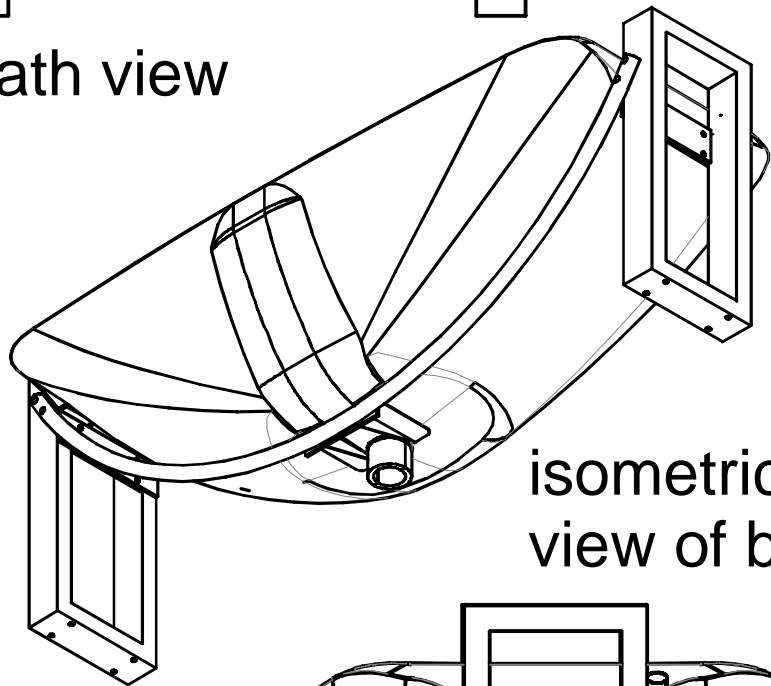

**HAVEN  
 HBH2.0  
 MARK II  
 HAMMOCK BATH**  
 No overflow  
 without showing  
 steel frame

plan view

rear of bath view

the  
**Hammock Bath**  
company

isometric rear  
view of bath

isometric rear  
view of bath

side bath view

HAVEN  
HBH2.0 MARK II

isometric view of  
steel upright frame

stainless steel  
bracket that is  
fixed to steel  
upright frame

HAVEN  
HBH2.0 MARK II

steel upright frames  
2 supplied - 1 for each end

Steel base support  
underside of Hammock Bath

HAVEN  
HBH2.0 MARK II

Steel bracket which is bolted  
to the upright steel frame