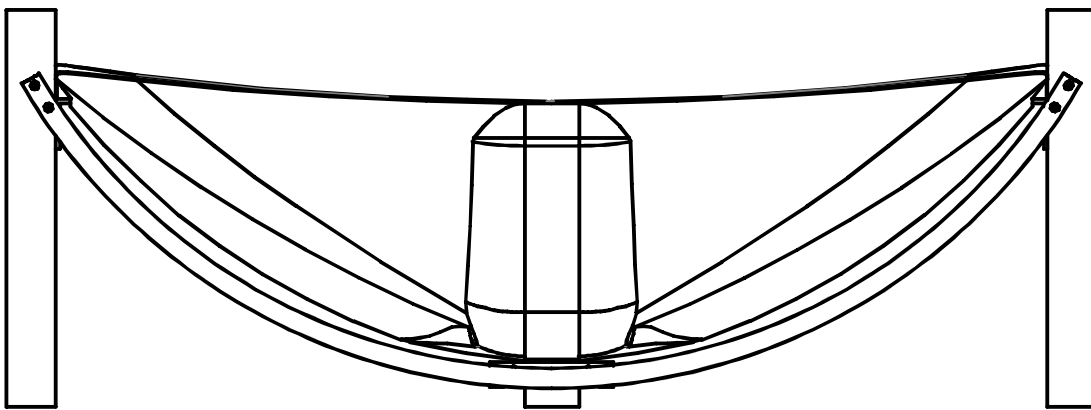

**HAVEN  
 HBH2.0  
 MARK II  
 HAMMOCK BATH**  
 No overflow  
 without showing  
 steel frame

plan view

rear of bath view

the  
**Hammock Bath**  
company

isometric rear  
view of bath

isometric rear  
view of bath

side bath view

HAVEN  
HBH2.0 MARK II

isometric view of  
steel upright frame

stainless steel  
bracket that is  
fixed to steel  
upright frame

HAVEN  
HBH2.0 MARK II

steel upright frames  
2 supplied - 1 for each end

Steel base support  
underside of Hammock Bath

HAVEN  
HBH2.0 MARK II

Steel bracket which is bolted  
to the upright steel frame