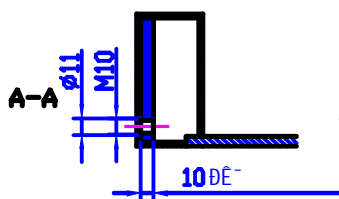

side bath view

HAVEN  
HBH2.0 MARK II

isometric view of  
steel upright frame

stainless steel  
bracket that is  
fixed to steel  
upright frame

HAVEN  
HBH2.0 MARK II

steel upright frames  
2 supplied - 1 for each end

Steel base support  
underside of Hammock Bath

HAVEN  
HBH2.0 MARK II

Steel bracket which is bolted  
to the upright steel frame