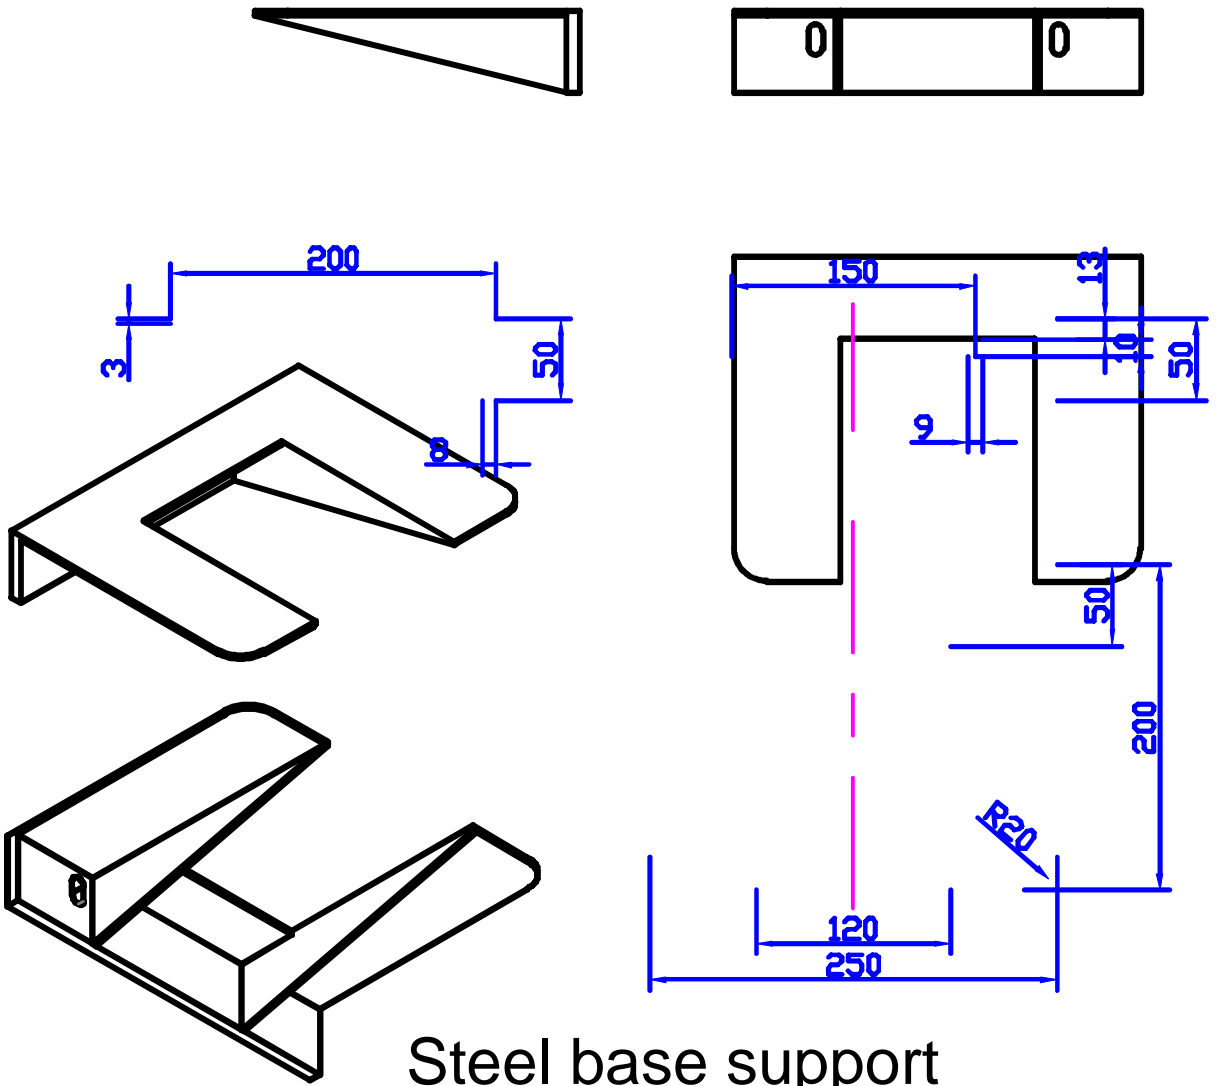

**HAVEN  
 HBH2.0  
 MARK II  
 HAMMOCK BATH**  
 No overflow  
 without showing  
 steel frame

plan view

rear of bath view

the  
**Hammock Bath**  
company

isometric rear  
view of bath

isometric rear  
view of bath

side bath view

HAVEN  
HBH2.0 MARK II

isometric view of  
steel upright frame

stainless steel  
bracket that is  
fixed to steel  
upright frame

HAVEN  
HBH2.0 MARK II

steel upright frames  
2 supplied - 1 for each end

Steel base support  
underside of Hammock Bath

HAVEN  
HBH2.0 MARK II

Steel bracket which is bolted  
to the upright steel frame