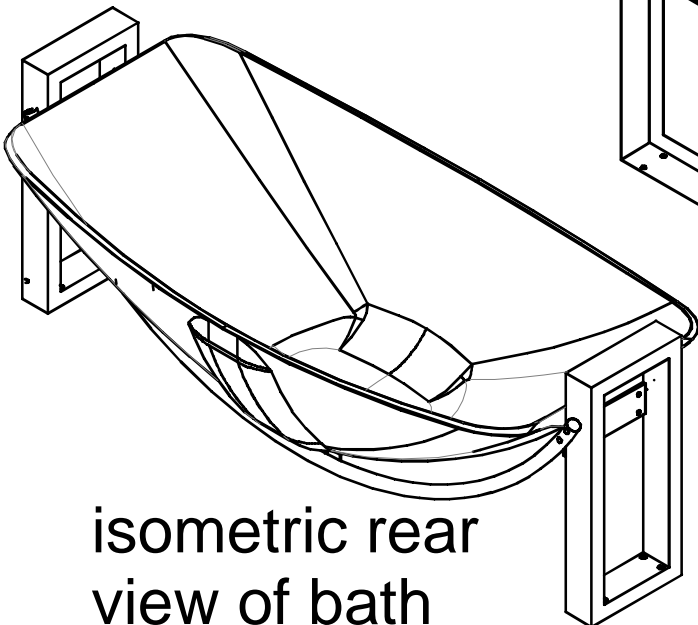

**HAVEN  
 HBH2.0  
 MARK II  
 HAMMOCK BATH**  
 No overflow  
 without showing  
 steel frame

plan view

rear of bath view

the  
**Hammock Bath**  
company

isometric rear  
view of bath

isometric rear  
view of bath

side bath view

HAVEN  
HBH2.0 MARK II

isometric view of  
steel upright frame

stainless steel  
bracket that is  
fixed to steel  
upright frame

HAVEN  
HBH2.0 MARK II

steel upright frames  
2 supplied - 1 for each end

Steel base support  
underside of Hammock Bath

HAVEN  
HBH2.0 MARK II

Steel bracket which is bolted  
to the upright steel frame